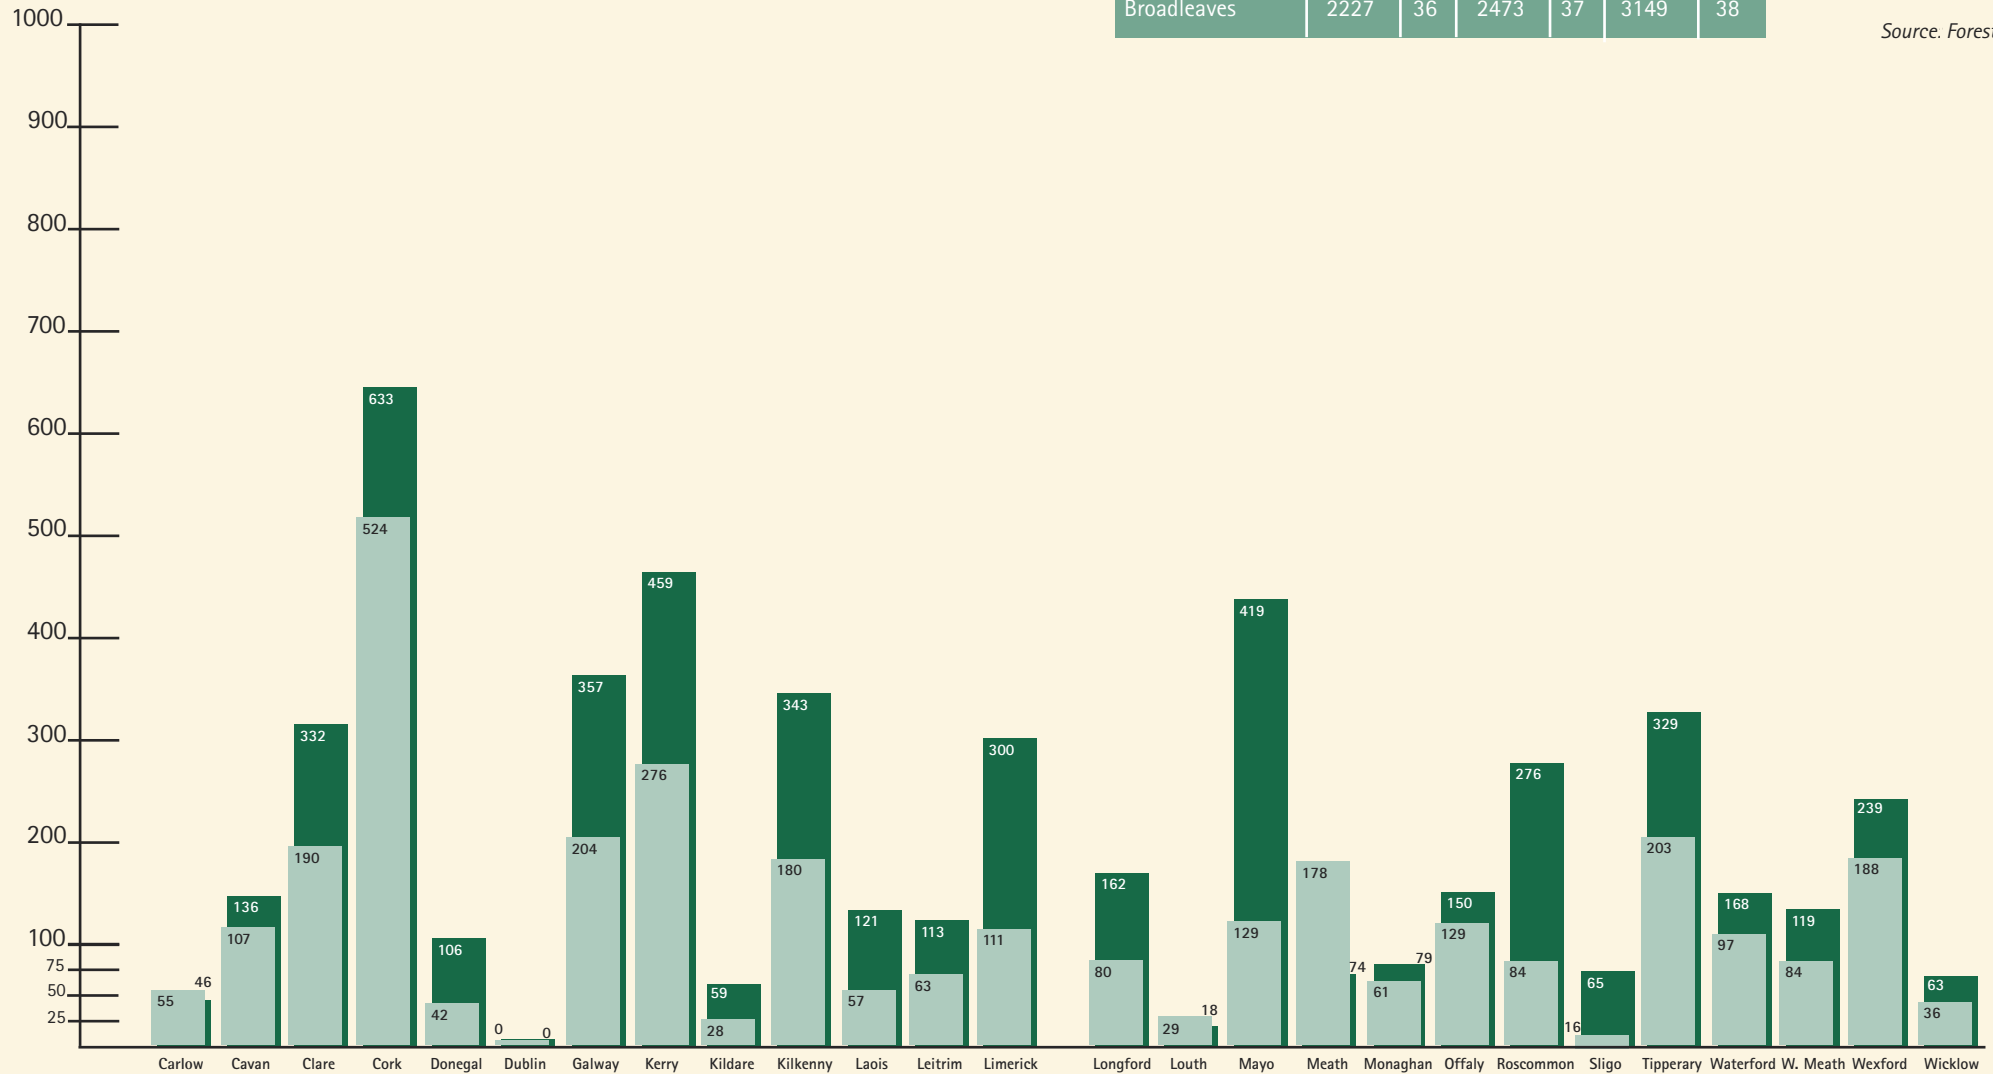

2010 ANNUAL PLANTING OF BROADLEAVES AND CONIFERS BY COUNTY (hectares)

■ CONIFERS
■ BROADLEAVES

	2003	%	2004	%	2005	%	2006	%	2007	%
Conifers	7022	77	6939	71	7094	70	5509	69	4765	69
Broadleaves	2075	23	2800	29	3002	30	2527	31	2182	31

	2008	%	2009	%	2010	%
Conifers	4022	64	4175	63	5165	62
Broadleaves	2227	36	2473	37	3149	38

Source: Forest Service (2011)